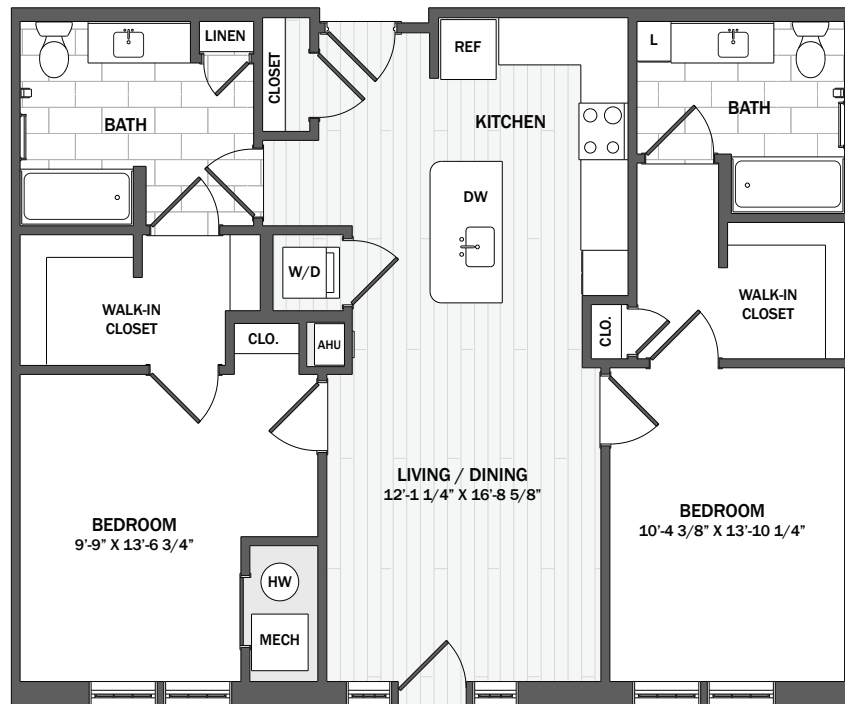

B1

2 BED / 2 BATH

APPROX.
1,115 SQ. FT.

RENT: \$

ALSTON

1000 Mill Road, Ronkonkoma, NY 11779 • 631.615.8149

AlstonLI.com