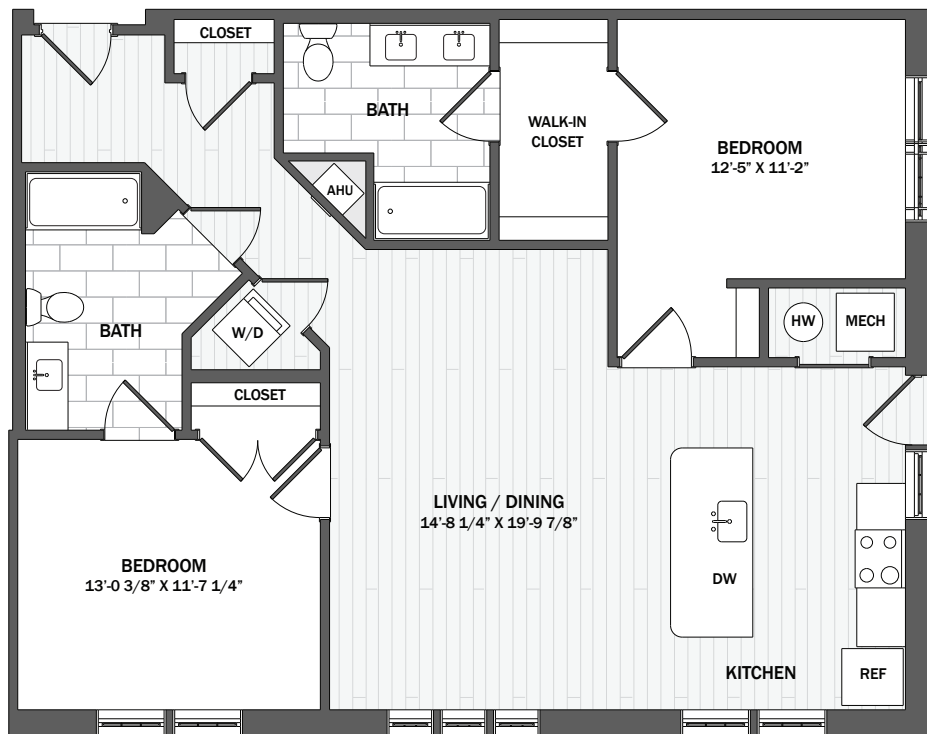

# B3E

2 BED / 2 BATH

APPROX.  
1,189 SQ. FT.

RENT: \$

ALSTON

1000 Mill Road, Ronkonkoma, NY 11779 • 631.615.8149

[AlstonLI.com](http://AlstonLI.com)

Small print text: Square footage displayed is approximate and may vary slightly. Rental rates, availability, lease terms, deposits, apartment features and specials are subject to change without notice. Details and dimensions may differ from actual plans.